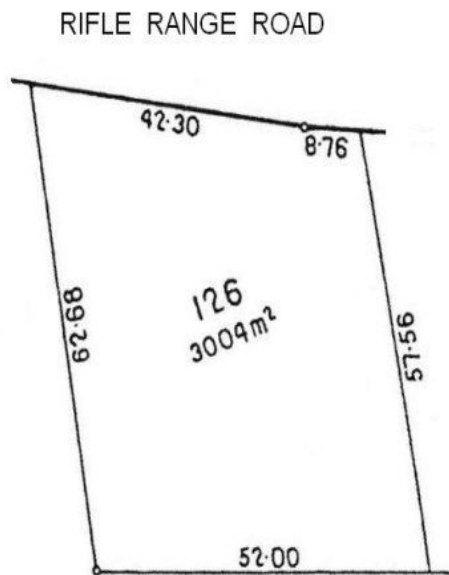

Land:

GREENWITH - 3/4 Acre With Views

\$249,950

An elevated site with million dollar views, would suit a split level home to fully utilise the allotment.

A very rare allotment in this sought after location amongst high quality homes. Most likely the only site of this size available in the area, all that is required is an imagination and a quality builder to achieve your dream home.

For more information call Kies Real Estate on 8523 3777

Site Plan available.

RLA 61382

Upcoming Inspections

Inspect by appointment, contact agent.

Land Size

3004 m²

Kies Real Estate