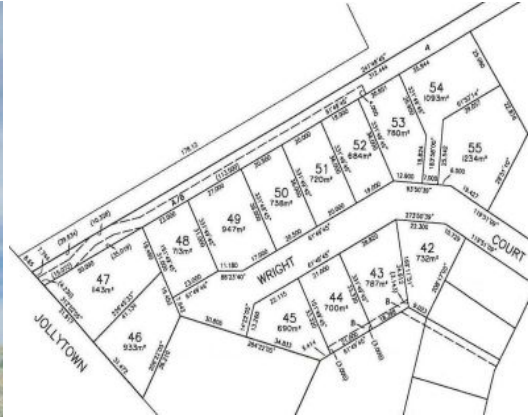

Lyndoch Rise Estate

The Dress Circle of Lyndoch

The ultimate location for your new home.
Your family will love living here, giving you the ultimate lifestyle

This beautiful Land offers you...

- Fantastic Home Sites ● Fully Serviced with Power
- Mains Water and Common Effluent ● Protective Encumbrance
- Life Style Plus

STAGE 3 - LOT 44 LYNDOCH RISE ESTATE - 700m²

\$139,950

RLA 61382

Upcoming Inspections

Inspect by appointment, contact agent.

Kies Real Estate

enquiries@kies.com.au

08 8523 3777

3A Adelaide Road, Gawler 5118