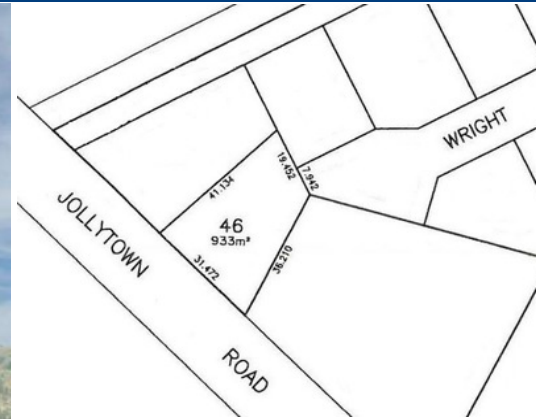

Land:

Lyndoch Rise Estate

*The Dress Circle of Lyndoch*

The ultimate location for your new home.  
Your family will love living here, giving you the ultimate lifestyle

*This beautiful Land offers you...*

- Fantastic Home Sites
- Fully Serviced with Power
- Mains Water and Common Effluent
- Protective Encumbrance
- Life Style Plus

**STAGE 3 - LOT 46 LYNDOCH RISE ESTATE - 933m2**

\$134,950

RLA 249396

### Land Size

933 m2