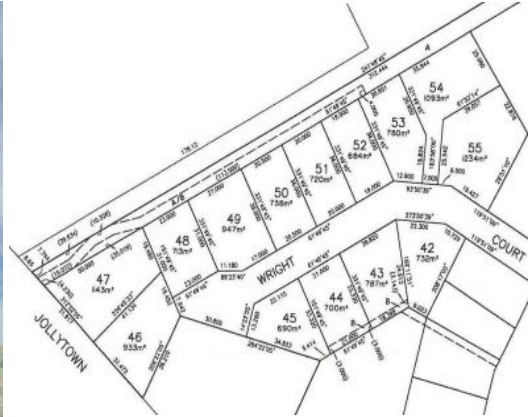

This beautiful Land offers you...

- Fantastic Home Sites ● Fully Serviced with Power
- Mains Water and Common Effluent ● Protective Encumbrance
- Life Style Plus

STAGE 3 - LOT 51 LYNDOCH RISE ESTATE - 720m²

$149,950

RLA 61382

Upcoming Inspections

Inspect by appointment, contact agent.

Kies Real Estate

enquiries@kies.com.au

08 8523 3777

3A Adelaide Road, Gawler 5118