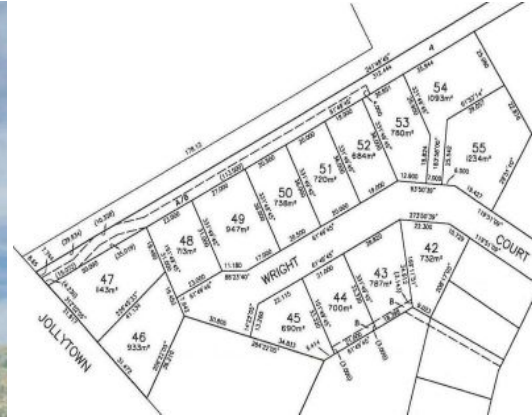

Lyndoch Rise Estate

The Dress Circle of Lyndoch

The ultimate location for your new home.
Your family will love living here, giving you the ultimate lifestyle

This beautiful Land offers you...

- Fantastic Home Sites ● Fully Serviced with Power
- Mains Water and Common Effluent ● Protective Encumbrance
- Life Style Plus

STAGE 3 - LOT 52 LYNDOCH RISE ESTATE - 684m2

\$139,950

RLA 61382

Upcoming Inspections

Inspect by appointment, contact agent.

Kies Real Estate

enquiries@kies.com.au

08 8523 3777

3A Adelaide Road, Gawler 5118