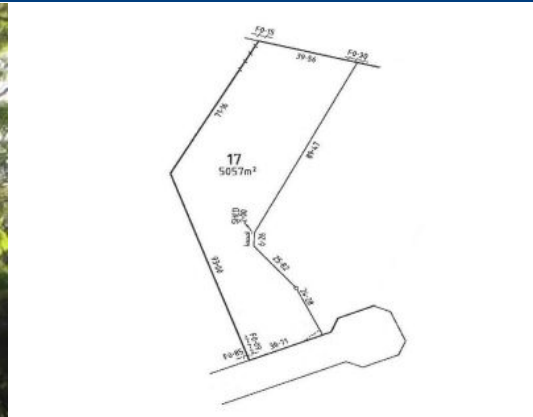

Land:

**LYNDOCH - Paradise Found!**

\$269,950

Over 1.25 Acres of superb Barossa land!

With current council restrictions, land of this quality is becoming very scarce. Boasting magnificent views of the Barossa ranges this allotment comes complete with its own vines, together with a 30x20 shed, plus tool shed and stunning established trees. This land is worthy of any dream home that you wish to build nestled in a quiet court amongst other quality properties with great neighbours your investment is sure to reap rewards. Water is on site with power available from the court. if you have been waiting for an allotment deserving of your build, then look no further - Paradise Found!

RLA 61382

**Upcoming Inspections**

Inspect by appointment, contact agent.

**Land Size**

5057 m2

**Kies Real Estate**

enquiries@kies.com.au

08 8523 3777

3A Adelaide Road, Gawler 5118